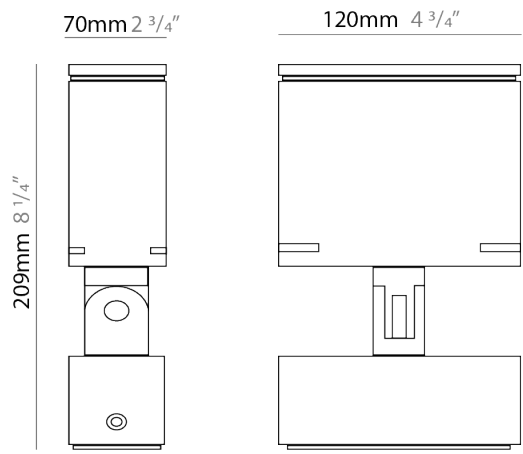

PROJECT
TYPE
SPECIFIER
QUANTITY
DATE

TARGET SURFACE

E9F233- -

base number   Finish   Lens
Options   Options   Options

1. To build a product code in our configurator select the specify button on the base model # product page
2. To build a manual product code on this datasheet choose from the options listed below in blue font and add the suffix to the base model #

GENERAL

Series: Target

Brand: Platek

Division: Exterior

Mounting Type: Surface

Mounting Location: Above Ground

Subcategory: Flood

PHYSICAL

Shape: Rectangle

Length (mm): 120

Length (in): 4 3/4

Width (mm): 70

Width (in): 2 3/4

Height (mm): 213

Height (in): 8 3/8

Light Distribution: Adjustable / Direct

Screws: A4 stainless steel

Diffuser: Clear tempered glass

Fixture Finish: [BLK / WHI / GRY / COR / ANT / BRZ](#)

Fixture Material: Aluminum Die Cast

Cable Details: 2000mm Cable

ELECTRICAL

Lamp Type: LED

Total Output Wattage (W): 16

Dimming: DMX

Driver Included: No

Driver Location: Remote

Driver Type: Constant Current - Universal

Driver Class: Class 2

Input Voltage (V): 120 - 277

Constant Current (MA): 700

LED

Number of LEDs: 8

Color Temperature (°K): RGBW

CRI: >80 CRI

Lamp Life (hrs): 60000

Special LEDs offerings: RGBW

OPTICAL

Optic°: [9 / 24 / 48 / ELL](#)

Adjustability: Rotational 330°; Tilt 90°

RATINGS AND CERTIFICATIONS

Certified By: Certified for North American Standards

IP Rating: IP66

IK Rating: IK08

Bug Rating: B1 U0 G0